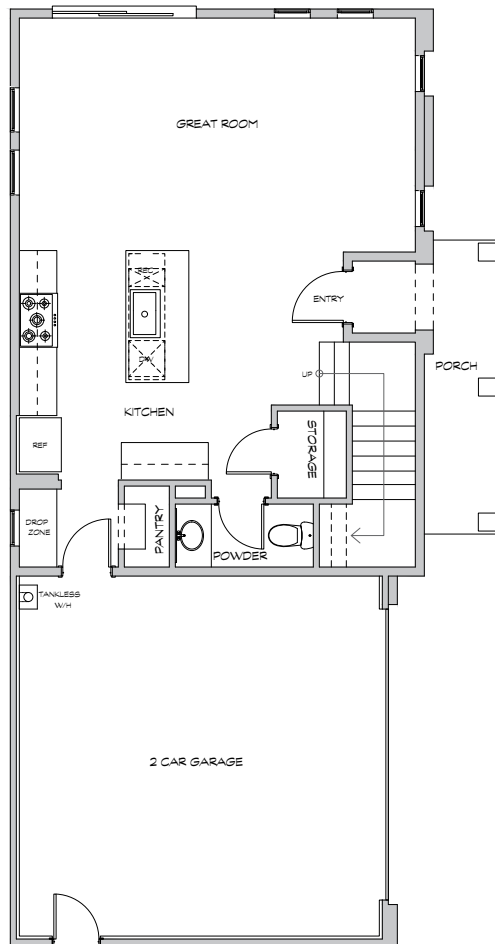

## RESIDENCE TWO 1,773 SQ. FT.

TWO STORY | 3 BEDROOMS + LOFT | 2.5 BATHS | 2 CAR GARAGE

FIRST FLOOR

SECOND FLOOR

CRAFTSMAN

MONTEREY

Windows, doors, and exterior style may be different depending on the elevation style of the home.