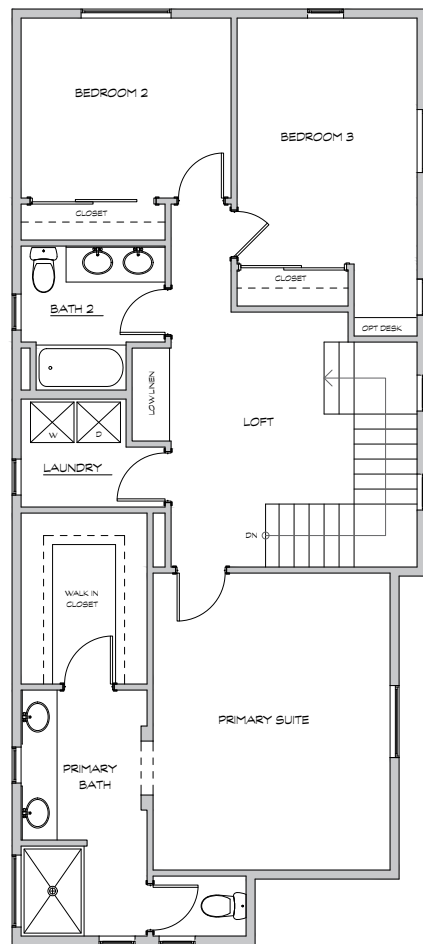

## RESIDENCE TWO 1,773 SQ. FT.

TWO STORY | 3 BEDROOMS + LOFT | 2.5 BATHS | 2 CAR GARAGE

FIRST FLOOR

SECOND FLOOR

CRAFTSMAN

MONTEREY

Windows, doors, and exterior style may be different depending on the elevation style of the home.