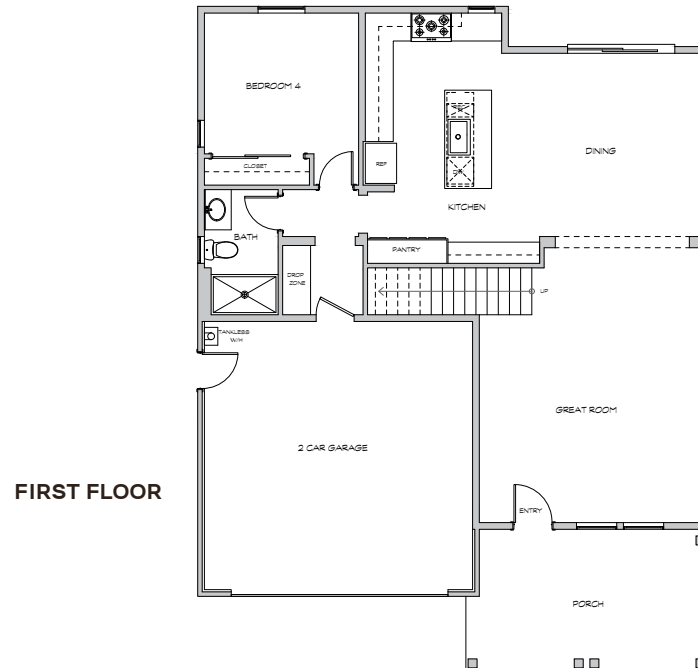

RESIDENCE FOUR 2,468 SQ. FT.

TWO STORY | UP TO 5 BEDROOMS | 3 BATHS | LOFT
OPTIONAL BED 5 AT LOFT | 2 CAR GARAGE

Windows, doors, and exterior style may be different depending on the elevation style of the home.