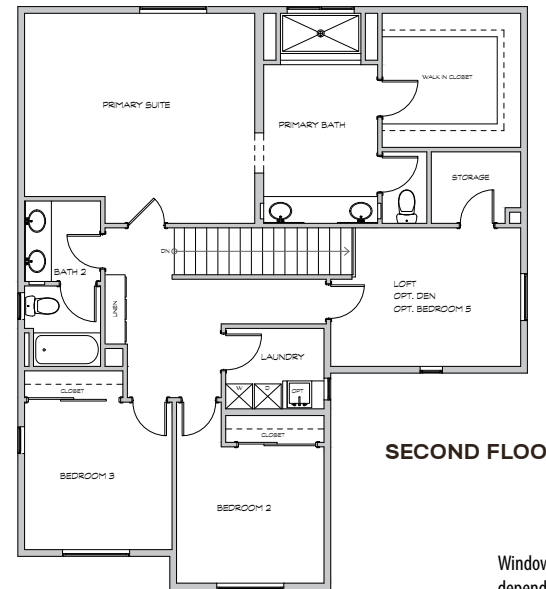

RESIDENCE FOUR 2,468 SQ. FT.

TWO STORY | UP TO 5 BEDROOMS | 3 BATHS | LOFT
OPTIONAL BED 5 AT LOFT | 2 CAR GARAGE

Windows, doors, and exterior style may be different depending on the elevation style of the home.